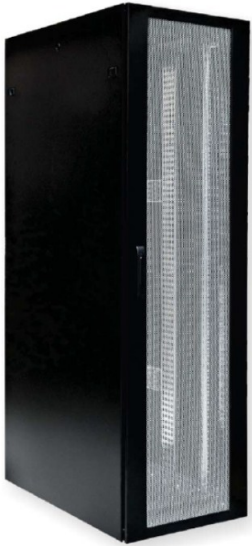

Product Information

4DC cabinet, BKT 42U, 600/1000/1980 W/D/H mm. one-piece perforated front door, RAL 9005 black

Card No. PI_S4DC4260103411.3_02.16

Standards

EIA-310-D, IEC 60297-1, IEC 60297-2, ROHS

Features

- Material: steel sheet
- Front door: one-piece perforated
- Rear door: two-piece perforated
- Side walls: steel sheet
- Load capacity: 1500 kg
- IP rating: 20
- Colour: RAL 9005

Performance/Variants

| Type | Width | Depth | Height | Index |
|------|-------|-------|--------|------------------|
| 42U | 600 | 1000 | 1980 | S4DC4260103411.3 |